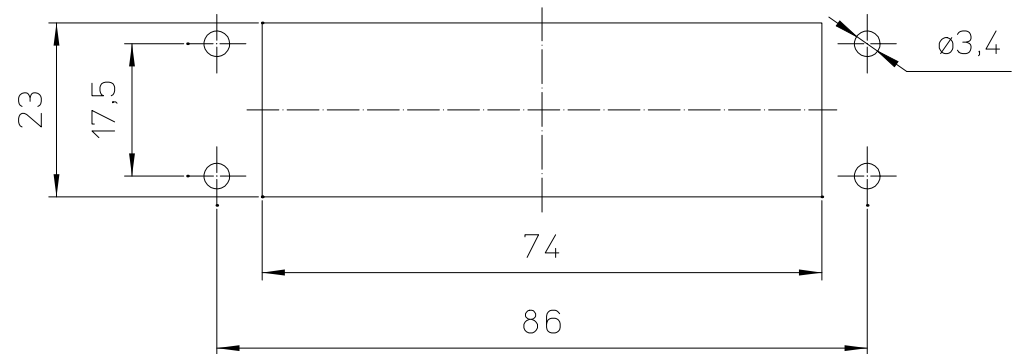

Panel cut-out - scala 1:1

dimensions in mm		CZ71 25 L Bulkhead housing, 1 lever - IP67	Scale 1:2	
Date	17/11/16			
Sign.	C. Mainini			